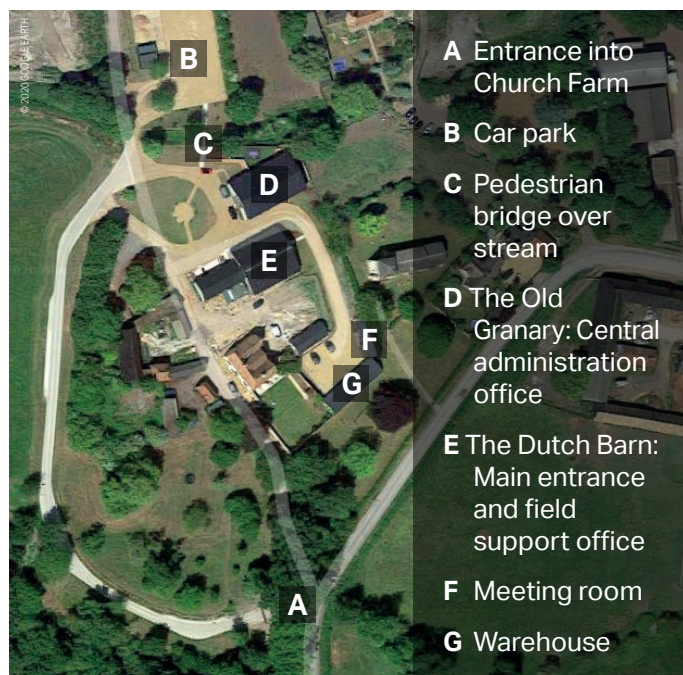

Entrance into Church Farm

Directions from A1(M) North

The Dutch Barn: Main entrance and field support office

The Old Granary: Central administration office

Directions to Church Farm

Follow the **A1(M) North**. Shortly after the **BP garage** there is a hotel called **Tudor Oaks** – take the slip road directly after the hotel, onto **Astwick Road**. Carry along this road for approximately 600m and shortly past **Church Farm Cottage** and **St Guthlac Church** is the entrance to **Church Farm** on your right-hand side. Follow the concrete drive round to the right. Our premises are on the right-hand side and our on-site car park is to your left.

Baldock is the closest train station, just six minutes by car using the A507 then the A1(M). The next closest train station is **Arlesey**, which is 10 minutes by car using the A507 then the A1(M).

The Professional Fundraiser Ltd

The Dutch Barn, Church Farm, Astwick Road, Astwick, Bedfordshire SG5 4BH

01462 45 88 99

sayhello@theprofessionalfundraiser.co.uk

www.theprofessionalfundraiser.org

- A Entrance into Church Farm
- B Car park
- C Pedestrian bridge over stream
- D The Old Granary: Central administration office
- E The Dutch Barn: Main entrance and field support office
- F Meeting room
- G Warehouse