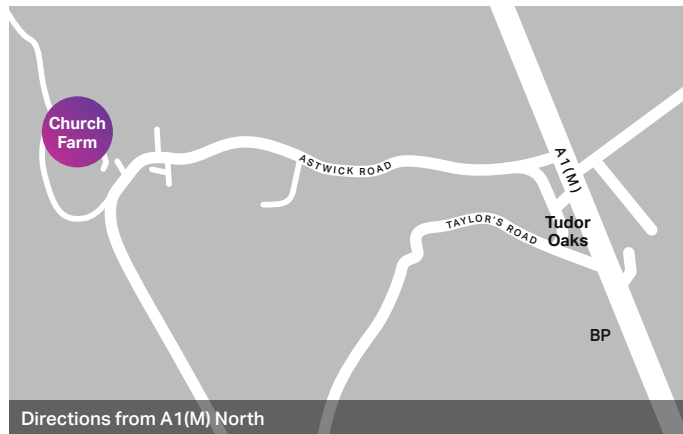

Entrance into Church Farm

Directions from A1(M) North

The Dutch Barn: Main entrance and field support office

The Old Granary: Central administration office

Directions to Church Farm

Follow the **A1(M) North**. Shortly after the **BP garage** there is a hotel called **Tudor Oaks** – take the slip road directly after the hotel, onto **Astwick Road**. Carry along this road for approximately 600m and shortly past **Church Farm Cottage** and **St Guthlac Church** is the entrance to **Church Farm** on your right-hand side. Follow the concrete drive round to the right. Our premises are on the right-hand side and our on-site car park is to your left.

Baldock is the closest train station, just six minutes by car using the A507 then the A1(M). The next closest train station is **Arlesey**, which is 10 minutes by car using the A507 then the A1(M).

The Professional Fundraiser Ltd